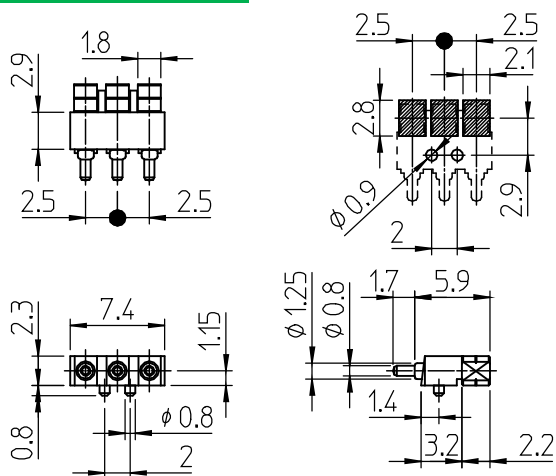

[S-series] Semi Catalog, Right Angle Type (1/4)

S-J-7117R25-2-43-0000

1.2mm : 1.08N±0.22N Full St: 1.7mm

S-J-4015R13-3-25-0000

1.0mm : 1.08N±0.22N Full St: 1.5mm

S-J-5917R12-3-25-0000

1.2mm : 1.08N±0.22N Full St: 1.7mm

S-J-3514R14-3-28-0000

0.9mm : 1.04N±0.25N Full St: 1.4mm