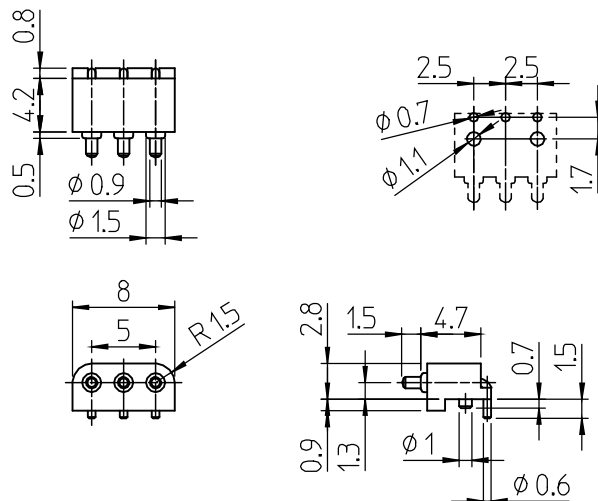

[S-series] Semi Catalog, Right Angle Type (1/4)

S-J-7117R25-2-43-0000

1.2mm : 1.08N±0.22N Full St: 1.7mm

S-J-4015R13-3-25-0000

1.0mm : 1.08N±0.22N Full St: 1.5mm

S-J-5917R12-3-25-0000

1.2mm : 1.08N±0.22N Full St: 1.7mm

S-J-3514R14-3-28-0000

0.9mm : 1.04N±0.25N Full St: 1.4mm