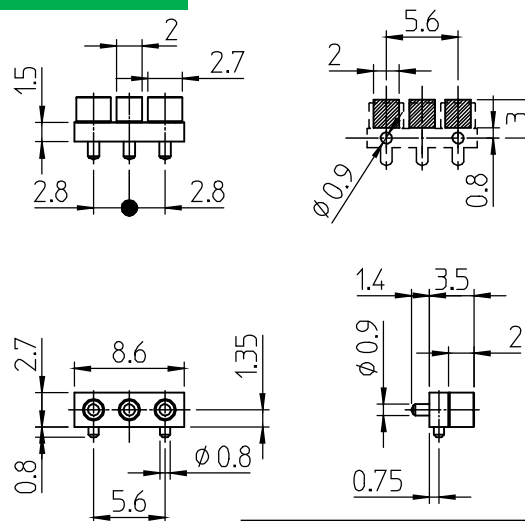

[S-series] Semi Catalog, Right Angle Type (1/4)

S-J-7117R25-2-43-0000

1.2mm : 1.08N±0.22N Full St: 1.7mm

S-J-4015R13-3-25-0000

1.0mm : 1.08N±0.22N Full St: 1.5mm

S-J-5917R12-3-25-0000

1.2mm : 1.08N±0.22N Full St: 1.7mm

S-J-3514R14-3-28-0000

0.9mm : 1.04N±0.25N Full St: 1.4mm