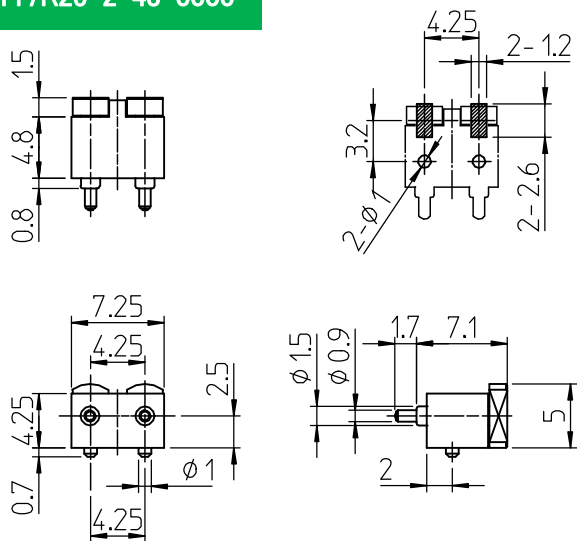

[S-series] Semi Catalog, Right Angle Type (1/4)

S-J-7117R25-2-43-0000

1.2mm : 1.08N±0.22N Full St: 1.7mm

S-J-4015R13-3-25-0000

1.0mm : 1.08N±0.22N Full St: 1.5mm

S-J-5917R12-3-25-0000

1.2mm : 1.08N±0.22N Full St: 1.7mm

S-J-3514R14-3-28-0000

0.9mm : 1.04N±0.25N Full St: 1.4mm