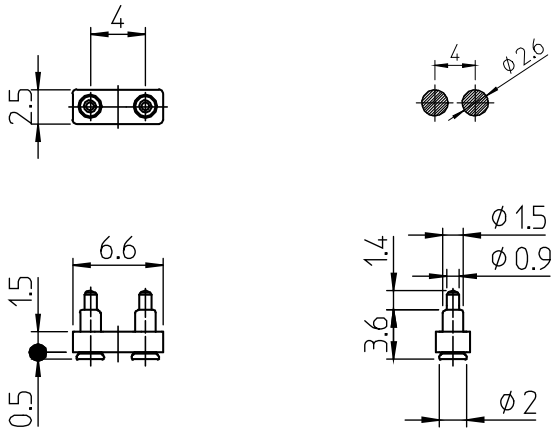

[S-series] Semi Catalog, Other Type (2/4)

S-J-3614H-2-40-0000

0.9mm: 1.00N±0.20N Full St: 1.4mm

S-J-4517H-2-40-0000

1.2mm: 1.08N±0.22N Full St: 1.7mm