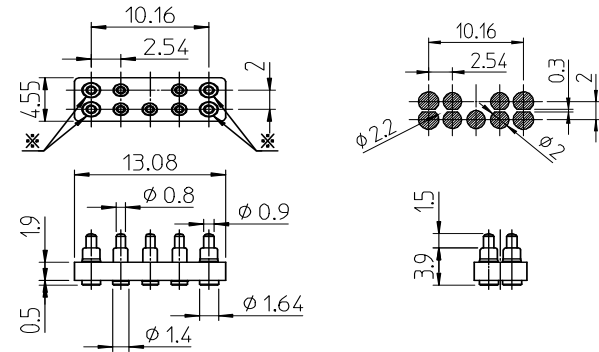

[S-series] Semi Catalog, Other Type (4/4)

S-J-4215H-8-254-0000

1.2mm: 1.18N ± 0.25N
Full St: 1.5mm

S-J-3915H-9-254-0000

※MARK 1.2mm: 0.80N ± 0.20N Full St: 1.5mm
1.2mm: 0.50N ± 0.15N Full St: 1.5mm