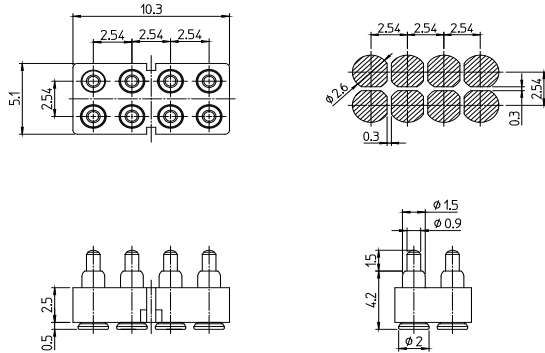

[S-series] Semi Catalog, Other Type (4/4)

S-J-4215H-8-254-0000

1.2mm: 1.18N ± 0.25N
Full St: 1.5mm

S-J-3915H-9-254-0000

※MARK 1.2mm: 0.80N ± 0.20N Full St: 1.5mm
1.2mm: 0.50N ± 0.15N Full St: 1.5mm